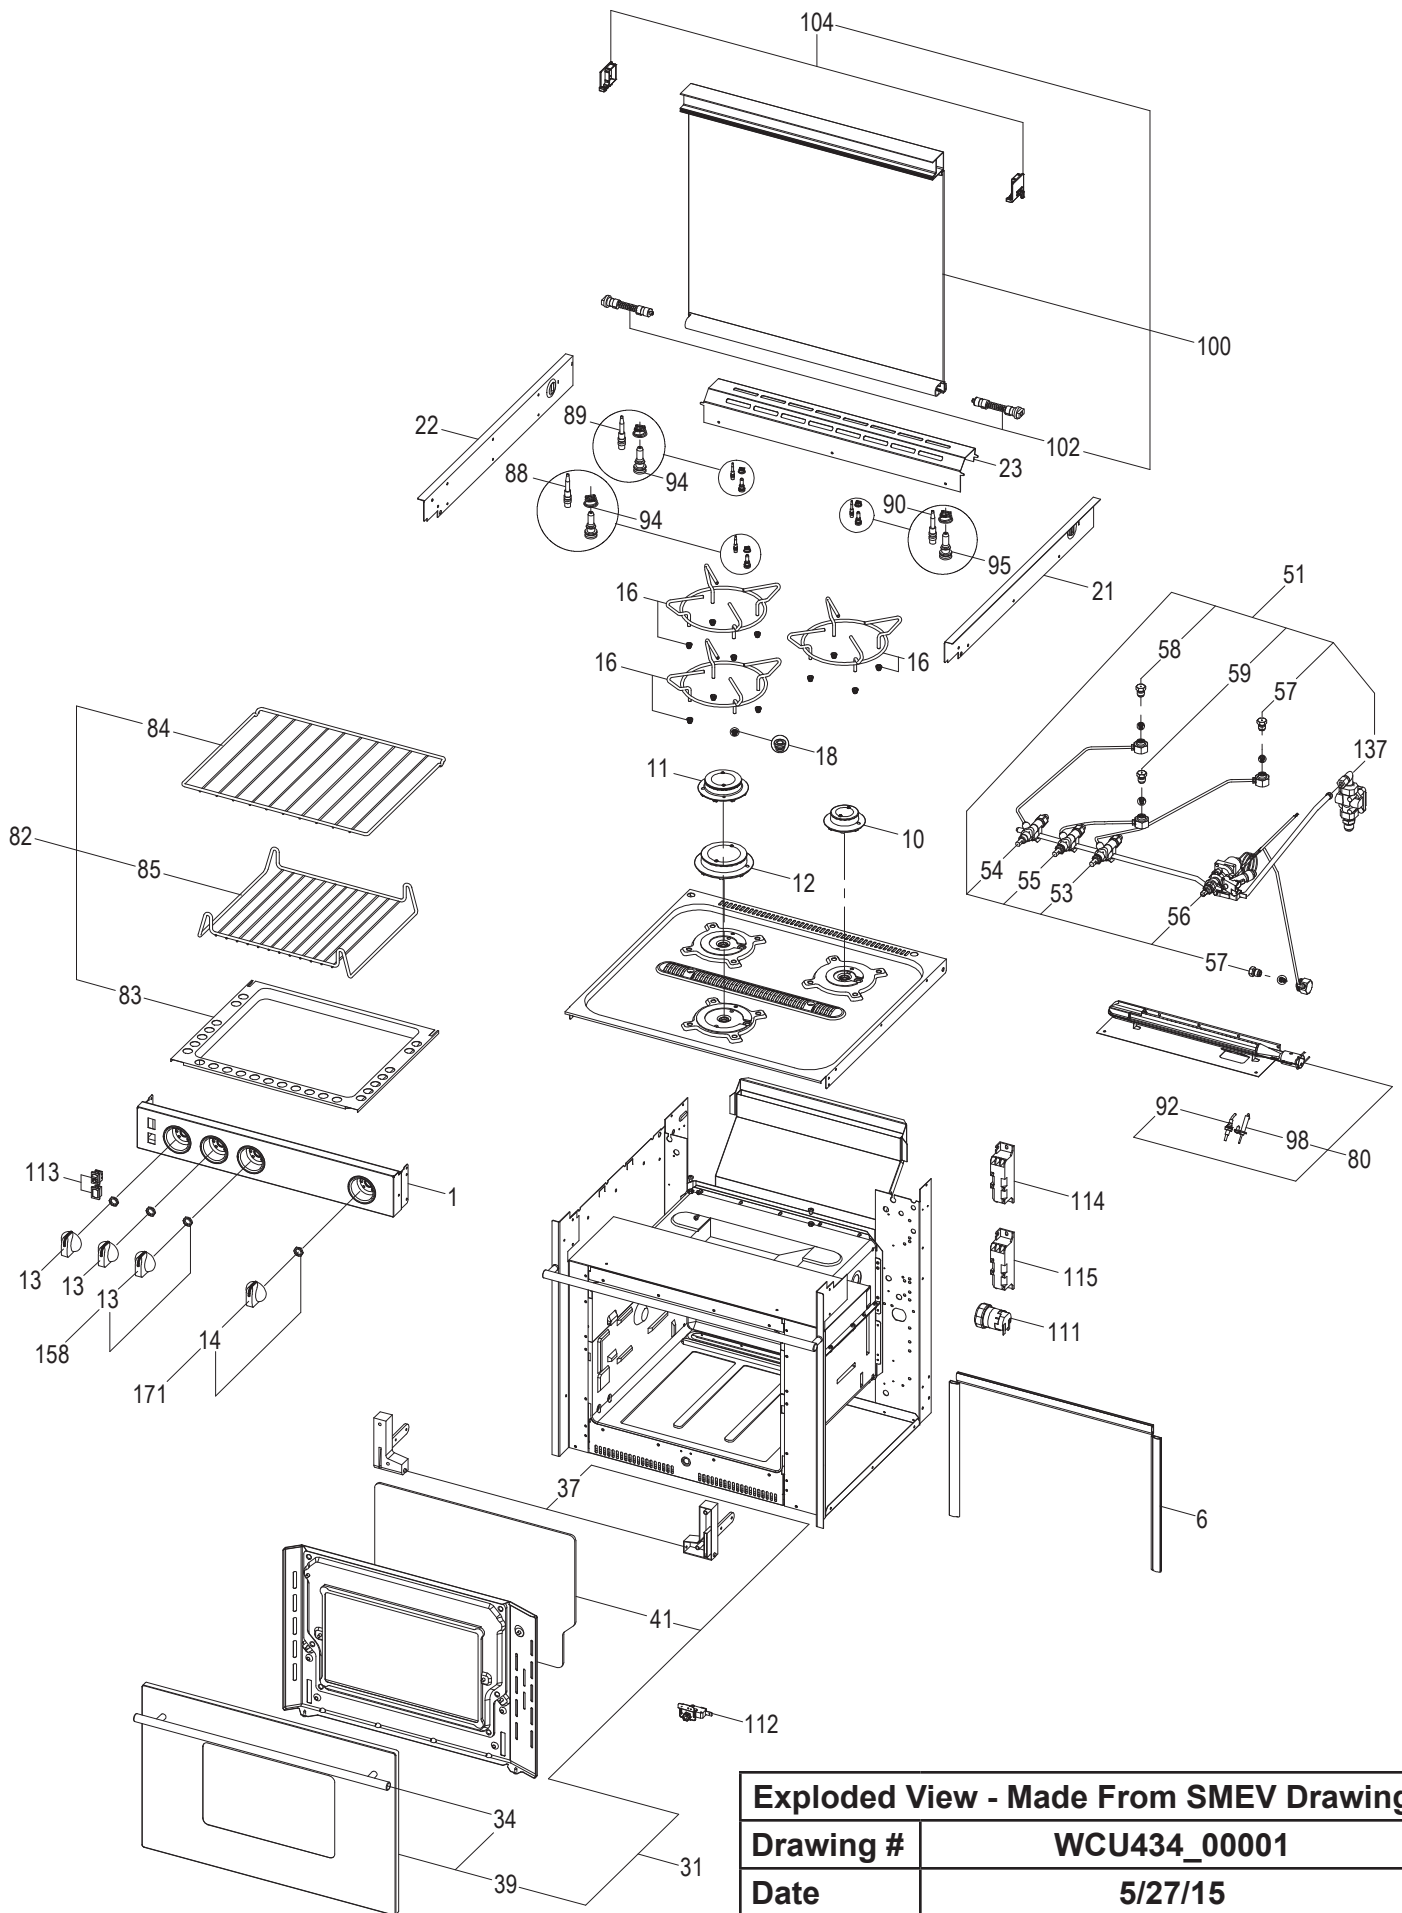

Exploded View - Made From SMEV Drawing	
Drawing #	WCU434_00001
Date	5/27/15