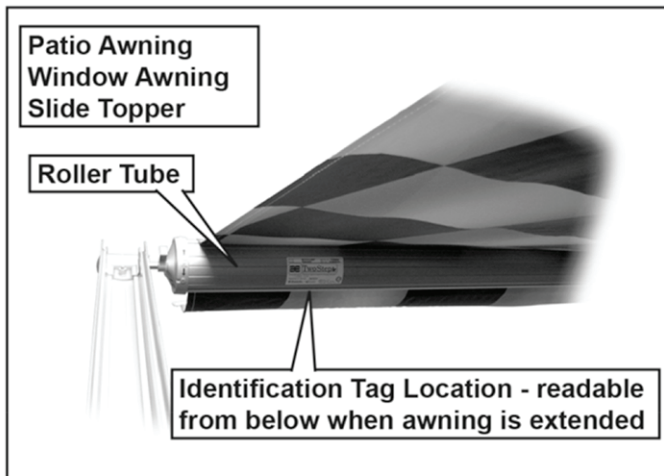

Replacing your power awning arm

Use these instructions to determine what awning arm is compatible with your RV. Below is where to find the part number on your awning and hardware. Note that the awning arm part number is the most important for finding the replacement. The awning tube number is useful to have and can assist in narrowing down the hardware number, if the hardware number is not available. Note that the identification tag location may vary based on the age and type of the awning.