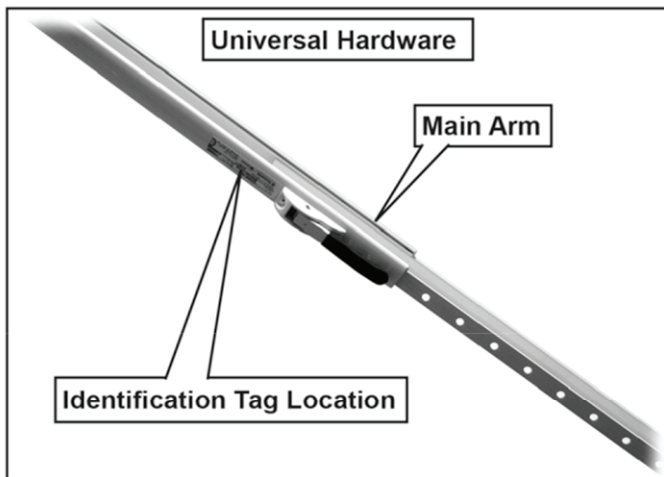

Replacing your power awning arm

Use these instructions to determine what awning arm is compatible with your RV. Below is where to find the part number on your awning and hardware. Note that the awning arm part number is the most important for finding the replacement. The awning tube number is useful to have and can assist in narrowing down the hardware number, if the hardware number is not available. Note that the identification tag location may vary based on the age and type of the awning.