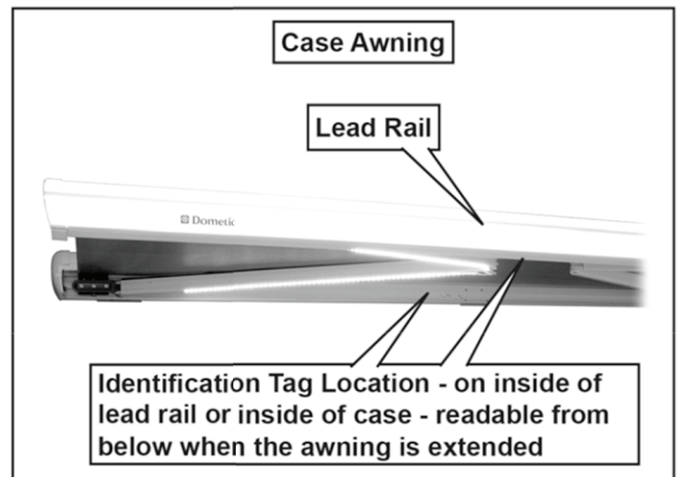

Replacing your power awning arm

Use these instructions to determine what awning arm is compatible with your RV. Below is where to find the part number on your awning and hardware. Note that the awning arm part number is the most important for finding the replacement. The awning tube number is useful to have and can assist in narrowing down the hardware number, if the hardware number is not available. Note that the identification tag location may vary based on the age and type of the awning.