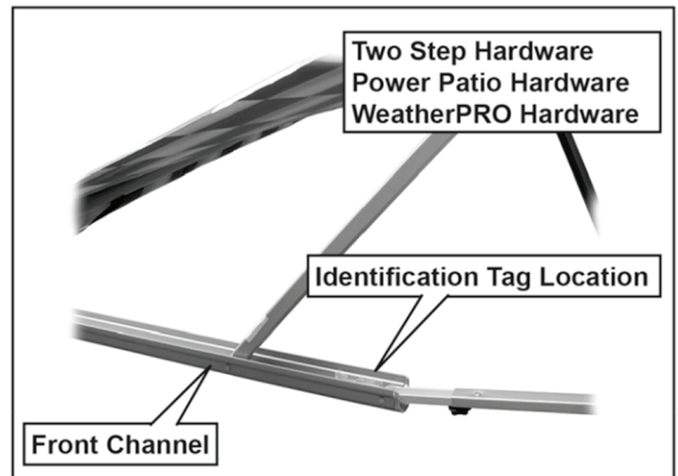

Replacing your power awning arm

Use these instructions to determine what awning arm is compatible with your RV. Below is where to find the part number on your awning and hardware. Note that the awning arm part number is the most important for finding the replacement. The awning tube number is useful to have and can assist in narrowing down the hardware number, if the hardware number is not available. Note that the identification tag location may vary based on the age and type of the awning.